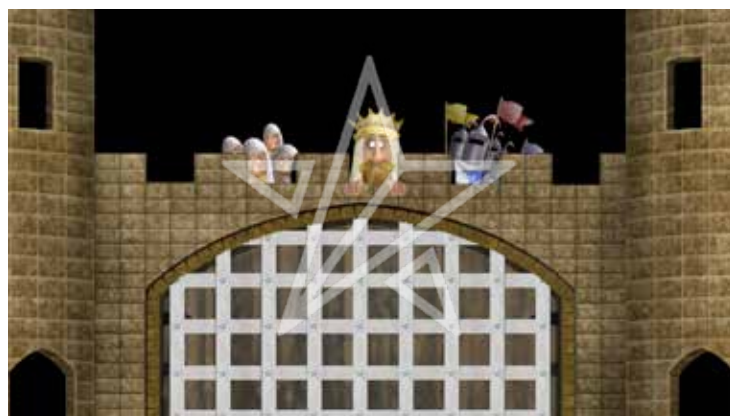

Curtain Call

Watch this scene: <https://vimeo.com/album/4111115/video/179928071>