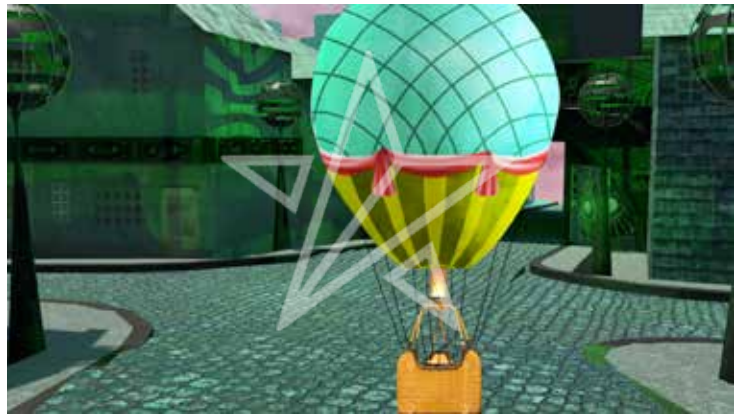

Briar Patch

Watch this scene: <https://vimeo.com/album/4271438/video/228442292>

Emerald City

Watch this scene: <https://vimeo.com/album/4271438/video/192715393>

Yellow Brick Road

Watch this scene: <https://vimeo.com/album/4271438/video/192723665>

Poppy Snow

Watch this scene: <https://vimeo.com/album/4271438/video/192722918>

Flying Monkeys

Watch this scene: <https://vimeo.com/album/4271438/video/192715587>

Dream Sequence

Watch this scene: <https://vimeo.com/album/4271438/video/228442924>

Emerald City Ballon

Watch this scene: <https://vimeo.com/album/4271438/video/192714944>

Oz Chamber

Watch this scene: <https://vimeo.com/album/4271438/video/192722546>

Oz Chamber (No Oz)

Watch this scene: <https://vimeo.com/album/4271438/video/192722143>